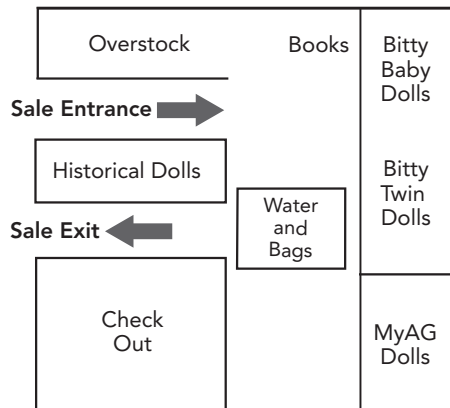

ROUND UP YOUR PURCHASE

Please round up your purchase to help raise funds for our Access for Everyone program, which allows all visitors, regardless of disability or financial hardship, to visit the museum. Last year, more than $3,500 was raised to benefit this program. Overall, the sale grossed over $900,00 to benefit the museum and dozens of other nonprofits serving area children and families.

RAFFLES WHILE YOU WAIT!

Saturday, 7 a.m. – 1:30 p.m.

Enter a drawing to win American Girl items and 7 a.m. tickets for our 2017 sale. **Tickets: $1 each and $20 for an arm's length.**

In the line-up tent, BUY raffle board spaces (**$10 each**) for a chance to win a Pleasant Company **Bitty Baby doll signed by Pleasant Rowland.** Proceeds benefit MCM.

Madison Children's Museum shopping bags available! $5 each, cash only.

SPECIAL THANKS TO OUR WONDERFUL SUPPORTERS

WHERE TO FIND IT AT THE SALE

American Girl, LLC
American Girl Benefit Sale Crafters
American Girl Benefit Sale Volunteers
Bagels Forever
Capitol Ice Arena
Cress Funeral Home
The Coliseum Bar & Banquet
Collectivo

The Great Dane Pub & Brewing Co., Inc.
Graebel Moving
Home Works Remodeling
Hy Cite Enterprises
Mattel Toy Store
Middleton Tourism Commission
Middleton Power Center

The North Central Group
Metcalfe's
Panera Bread
PDI
Pepsi-Cola of Madison
The Roman Candle Pizzeria
Sam's Club
Scott's Pastry Shoppe
Joyce Siefering
Linda & Michael Slepica

Spectrum Brands
Spreckers
Standard Process
Steep & Brew
Sysco Foods
Toby's Supper Club
Mary Updike
UW Provisions
Vortex Optics
Whole Foods Market
Wilderness Resort

NOTE: Lea Clark, the current Girl of the Year, is NOT available at the Benefit Sale.

Use the coupon on the back of your ticket for a discount at the Mattel Toy Store!

Madison Children's Museum shares sale proceeds with: